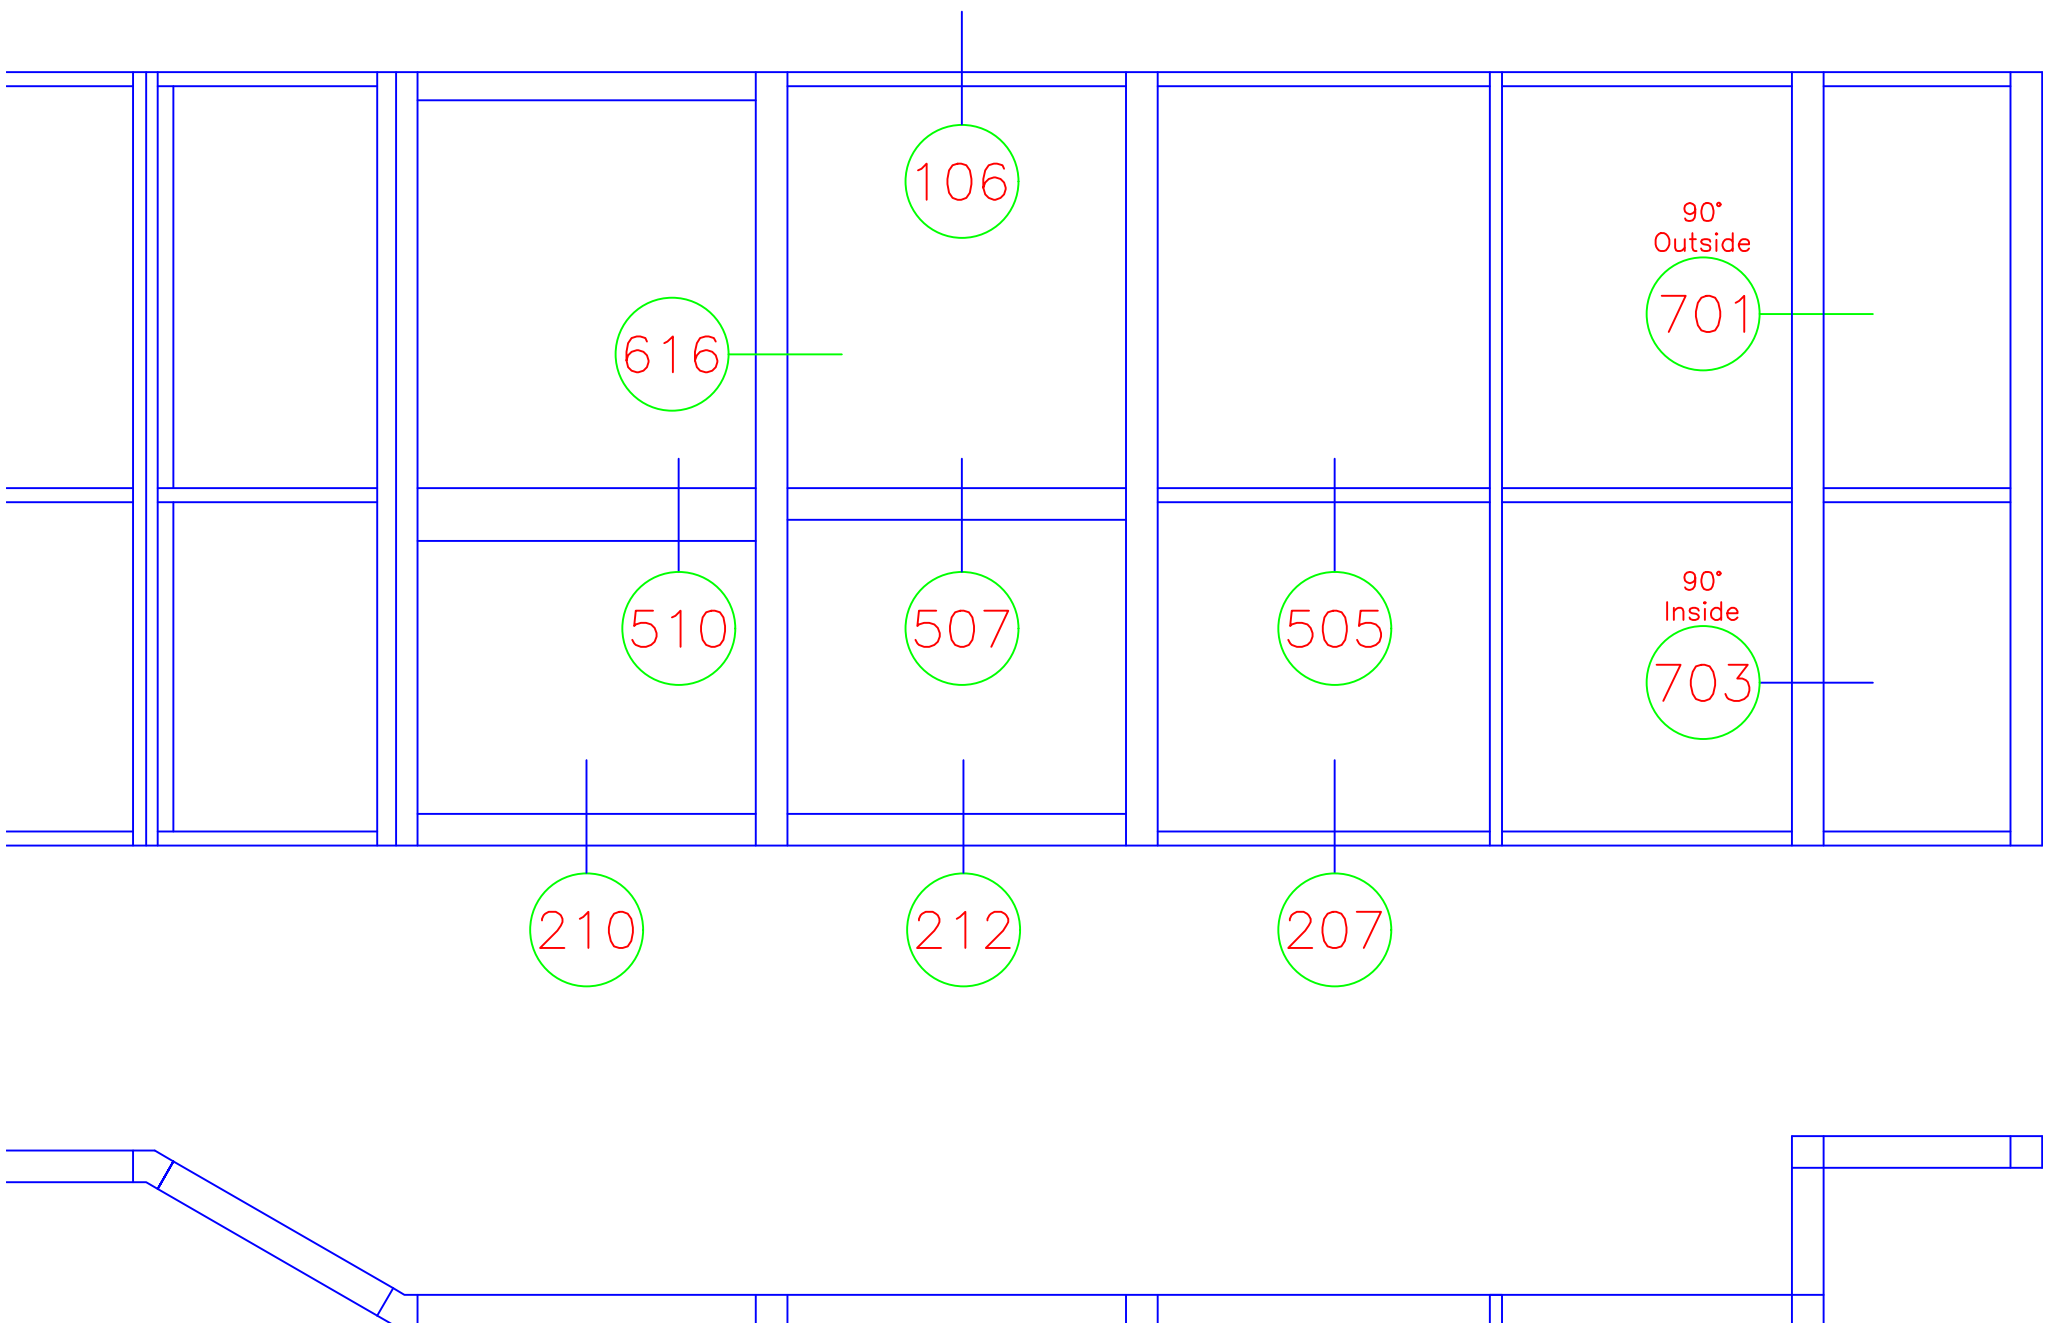

S402 OPTIONAL DETAILS – SCREW SPLINE

S402 Screw Spline  
Outside Glazed  
2" x 4 1/2"  
Optional Details